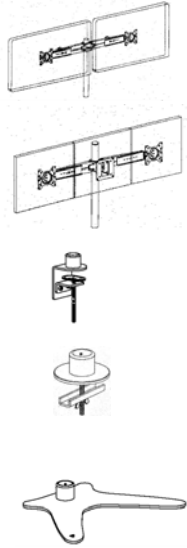

M3 WS Ext

Pre-configured Packages

Order Code	Layout	Crosswing		Pivot		Pole	Mounting			Colour
	row x column	Short	Long	Side (ext)	Centre	Short	Clamp	Grommet	Stand	Graphite
WS-AMM312E	1 x 2	2		2		1				■
WS-AMM313E	1 x 3		2	2	1	1				■
28-BDC008-B							■			■
28-BDC009-B								■		■
28-BDC014-B									■	■

Components

	Order Code	Description	Colour
Crosswing	28-ARM010P	Long crosswing (pair)	Graphite
	28-ARM008P	Short crosswing (pair)	Graphite
Pivot & Pole Joint	28-ETP001-B	Extended pivot for crosswing, X mount (pair)	Black
	28-CPV001-B	Centre pivot on pole joint	Black
	28-POM001	Pole joint	Graphite
Pole	28-POM006-B	14" Short pole	Black
	28-POM007-B	28" Long pole	Black
	28-BDC008-B	Desk clamp for pole	Black
Mounting	28-BDC009-B	Grommet for pole	Black
	28-BDC014-B	Desk stand for pole	Black
Quick Release	28-QRL001-T01	Quick release kit, set of 4 pcs M4x10 button	